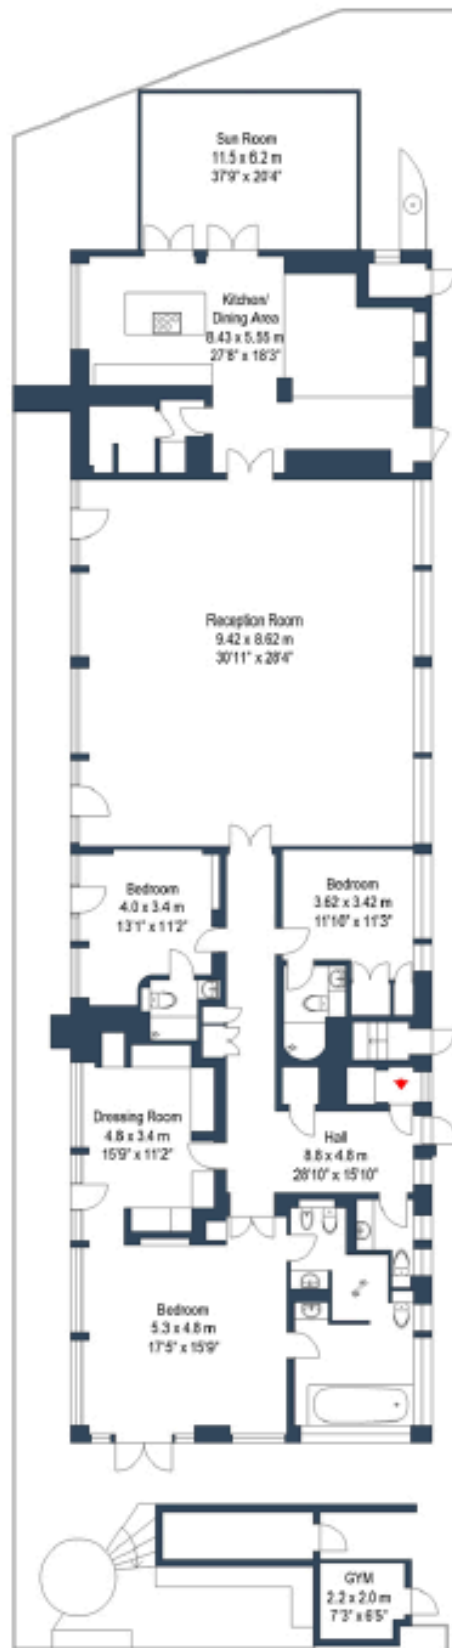

Approximate gross internal area
284 sq m / 3065 sq ft
(Including Sun Room & Gym)

SEVENTH FLOOR

Illustration for identification purposes only, not to scale.

All measurements are maximum, and include wardrobes and window bays where applicable.

Breteil